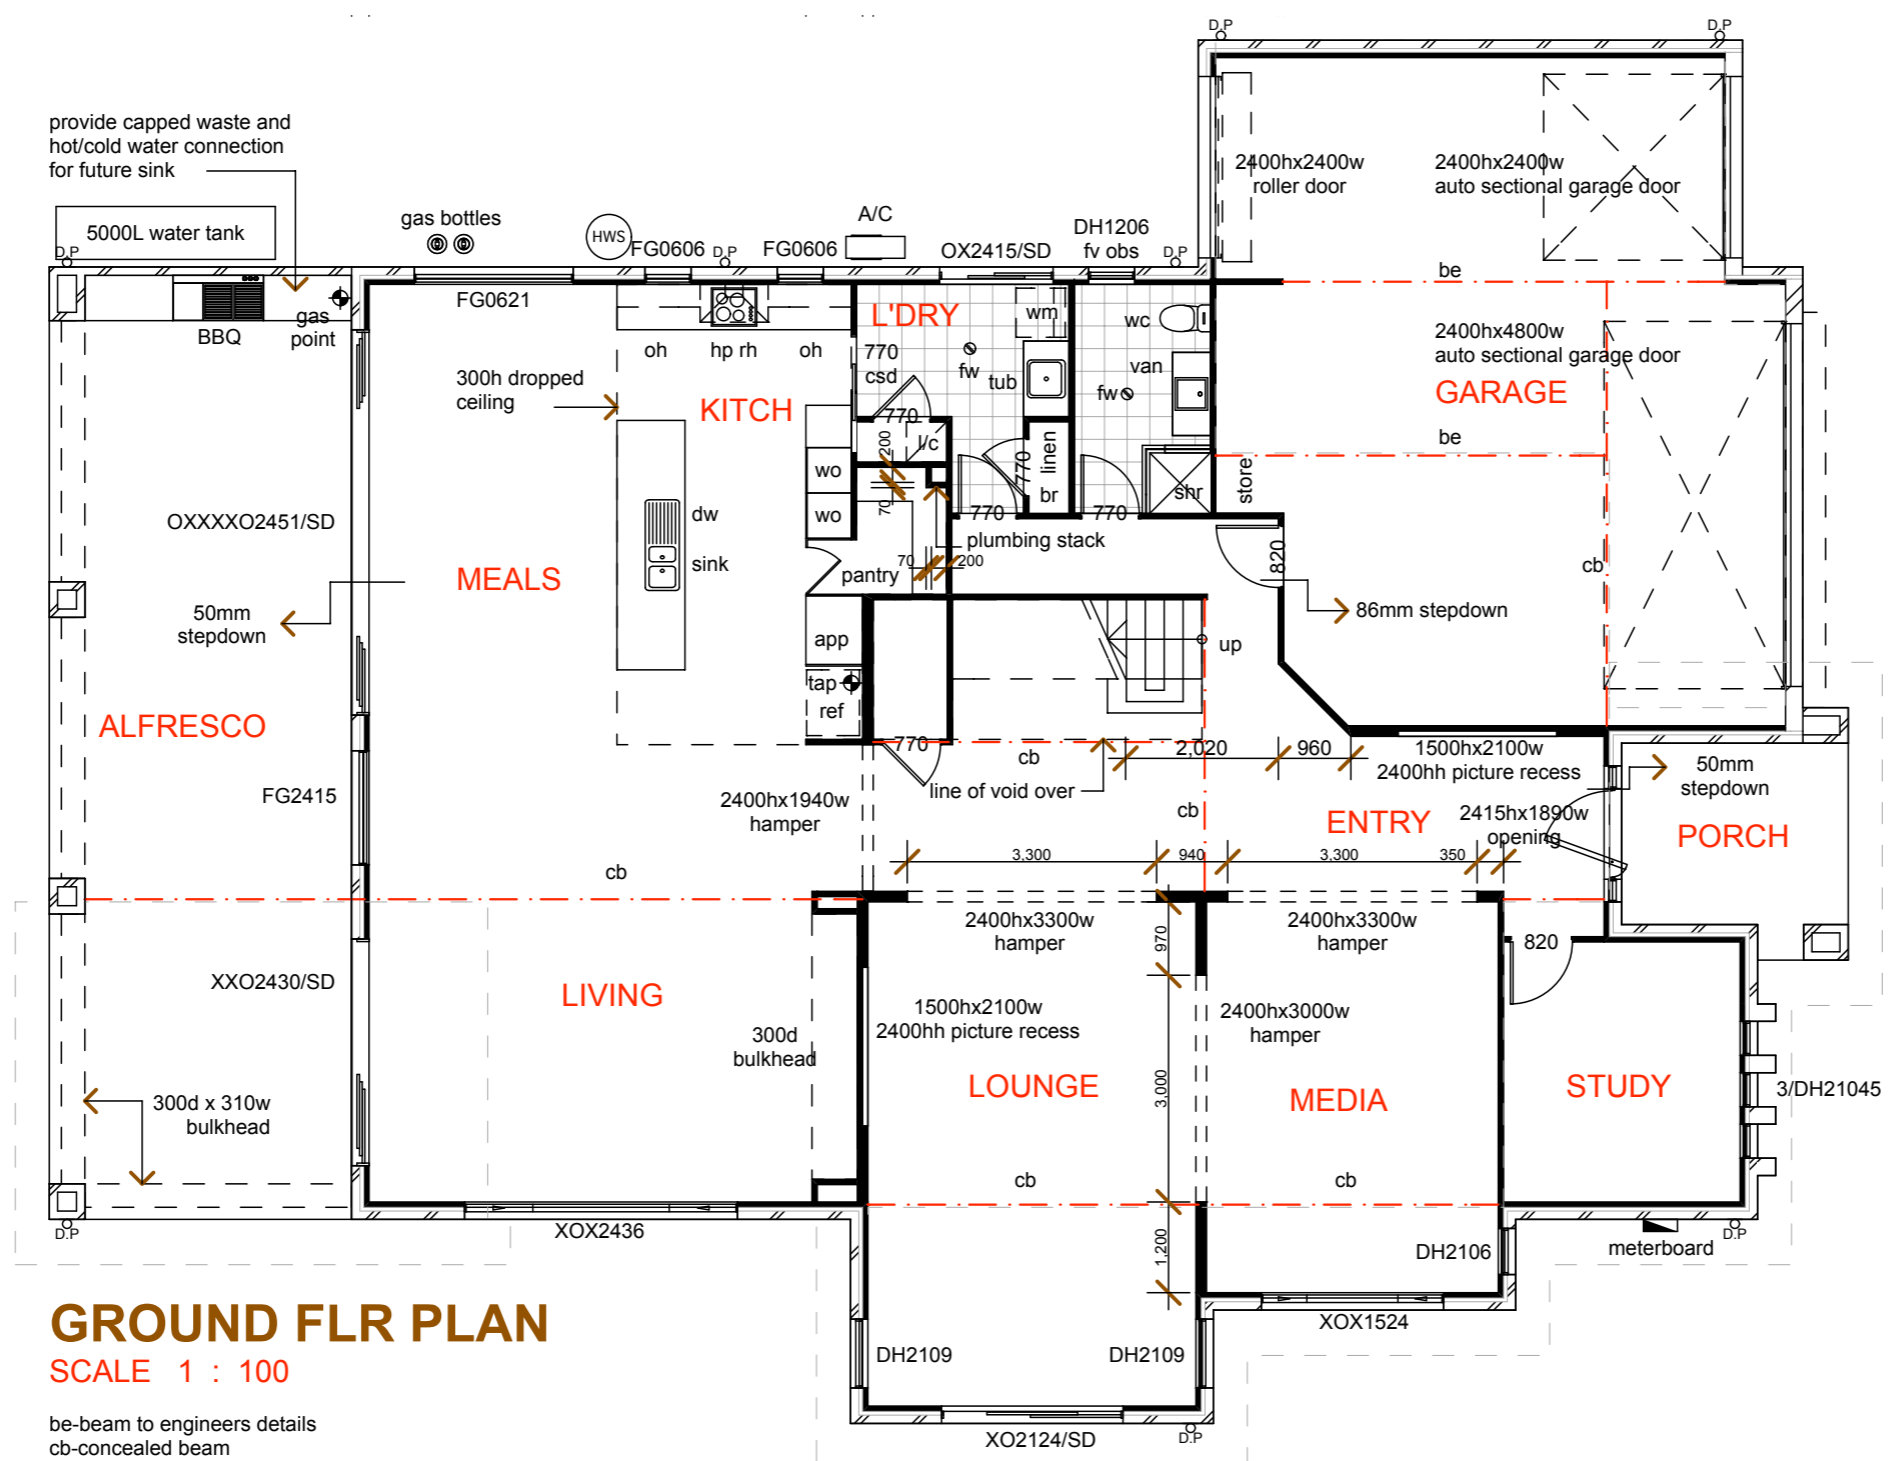

NOTES & AMENDMENTS:

4/06/08	Bar Fridge & sink remove rumpus walls
4/06/08	Construction Issue

MANUKA
HOMES
PO Box 839
Paradise Point
QLD 4216
Mob: 0422 334 690

GROUND FLR PLAN
SCALE 1 : 100

be-beam to engineers details
cb-concealed beam

NOTES & AMENDMENTS:

4/06/08	Bar Fridge & sink remove rumpus walls
4/06/08	Construction Issue

MANUKA
HOMES
PO Box 839
Paradise Point
QLD 4216
Mob: 0422 334 690

FIRST FLR PLAN
SCALE 1 : 100

These Drawings are the copyright of Bryn Spence & Associates and are not to be reproduced in part or in whole without the written permission of Bryn Spence & Associates. Do not scale off drawings confirm any measurement on site and report any discrepancy to the Building Designer

NOTES & AMENDMENTS:

4/06/08	Bar Fridge & sink remove rumpus walls
4/06/08	Construction Issue

MANUKA
HOMES
PO Box 839
Paradise Point
QLD 4216
Mob: 0422 334 690

SOUTHERN ELEVATION
SCALE 1 : 100

WESTERN ELEVATION
SCALE 1 : 100

NOTES & AMENDMENTS:

4/06/08	Bar Fridge & sink remove
	rumpus walls
4/06/08	Construction Issue

MANUKA
HOMES
PO Box 839
Paradise Point
QLD 4216
Mob: 0422 334 690

NORTHERN ELEVATION
SCALE 1 : 100

EASTERN ELEVATION
SCALE 1 : 100