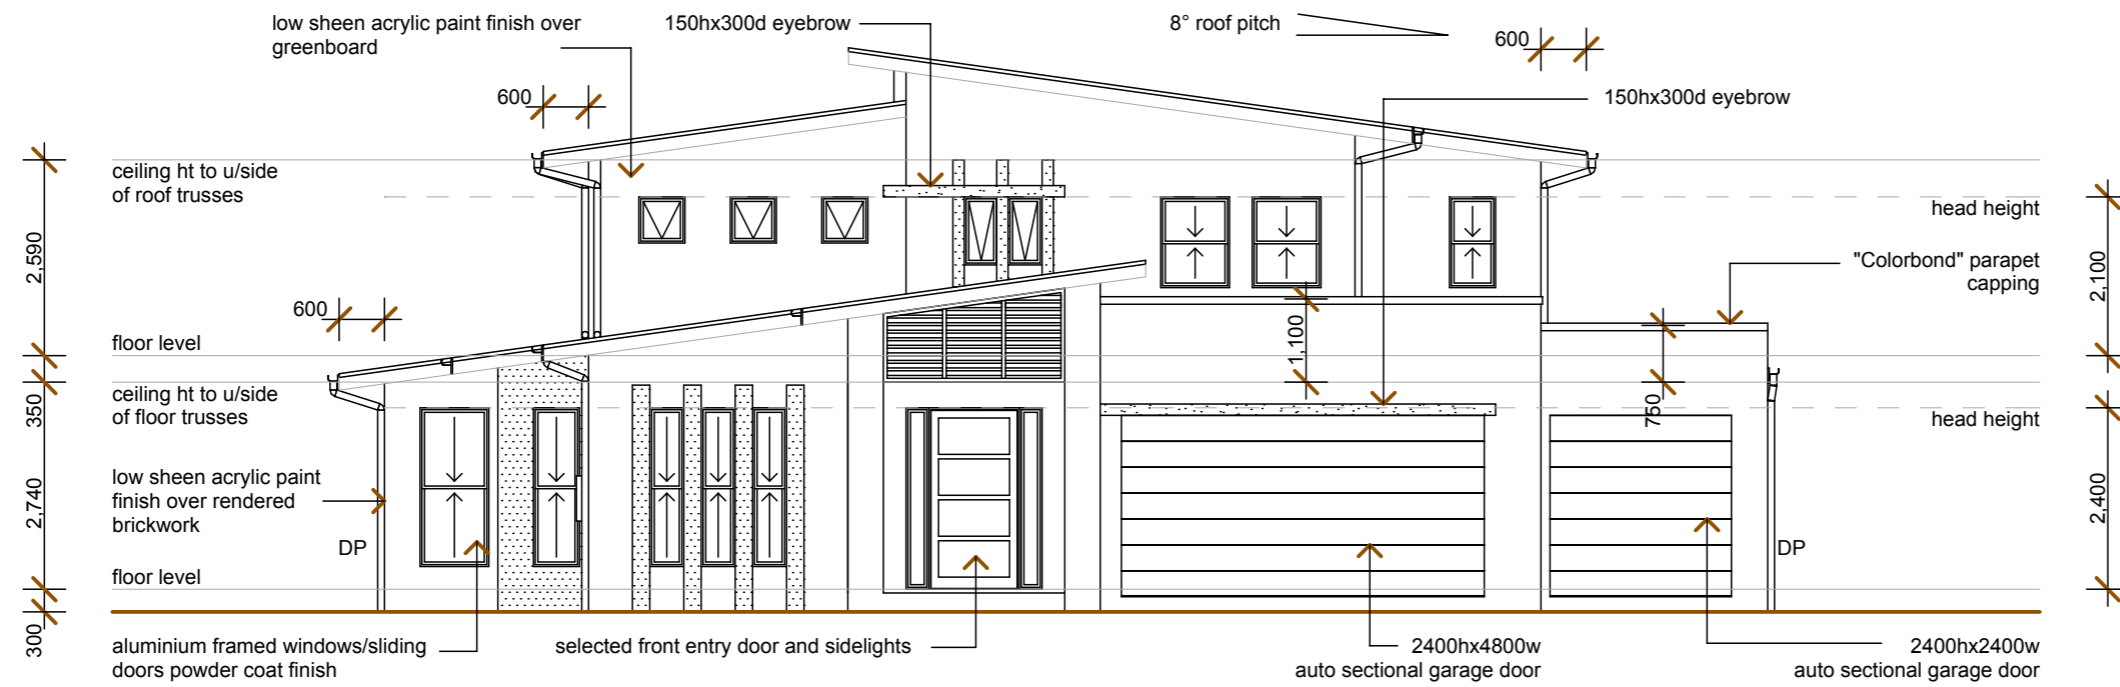

NOTES & AMENDMENTS:

4/06/08	Bar Fridge & sink remove rumpus walls
4/06/08	Construction Issue

MANUKA
HOMES
PO Box 839
Paradise Point
QLD 4216
Mob: 0422 334 690

FIRST FLR PLAN
SCALE 1 : 100

These Drawings are the copyright of Bryn Spence & Associates and are not to be reproduced in part or in whole without the written permission of Bryn Spence & Associates. Do not scale off drawings confirm any measurement on site and report any discrepancy to the Building Designer

NOTES & AMENDMENTS:

4/06/08	Bar Fridge & sink remove rumpus walls
4/06/08	Construction Issue

MANUKA
HOMES
PO Box 839
Paradise Point
QLD 4216
Mob: 0422 334 690

SOUTHERN ELEVATION
SCALE 1 : 100

WESTERN ELEVATION
SCALE 1 : 100