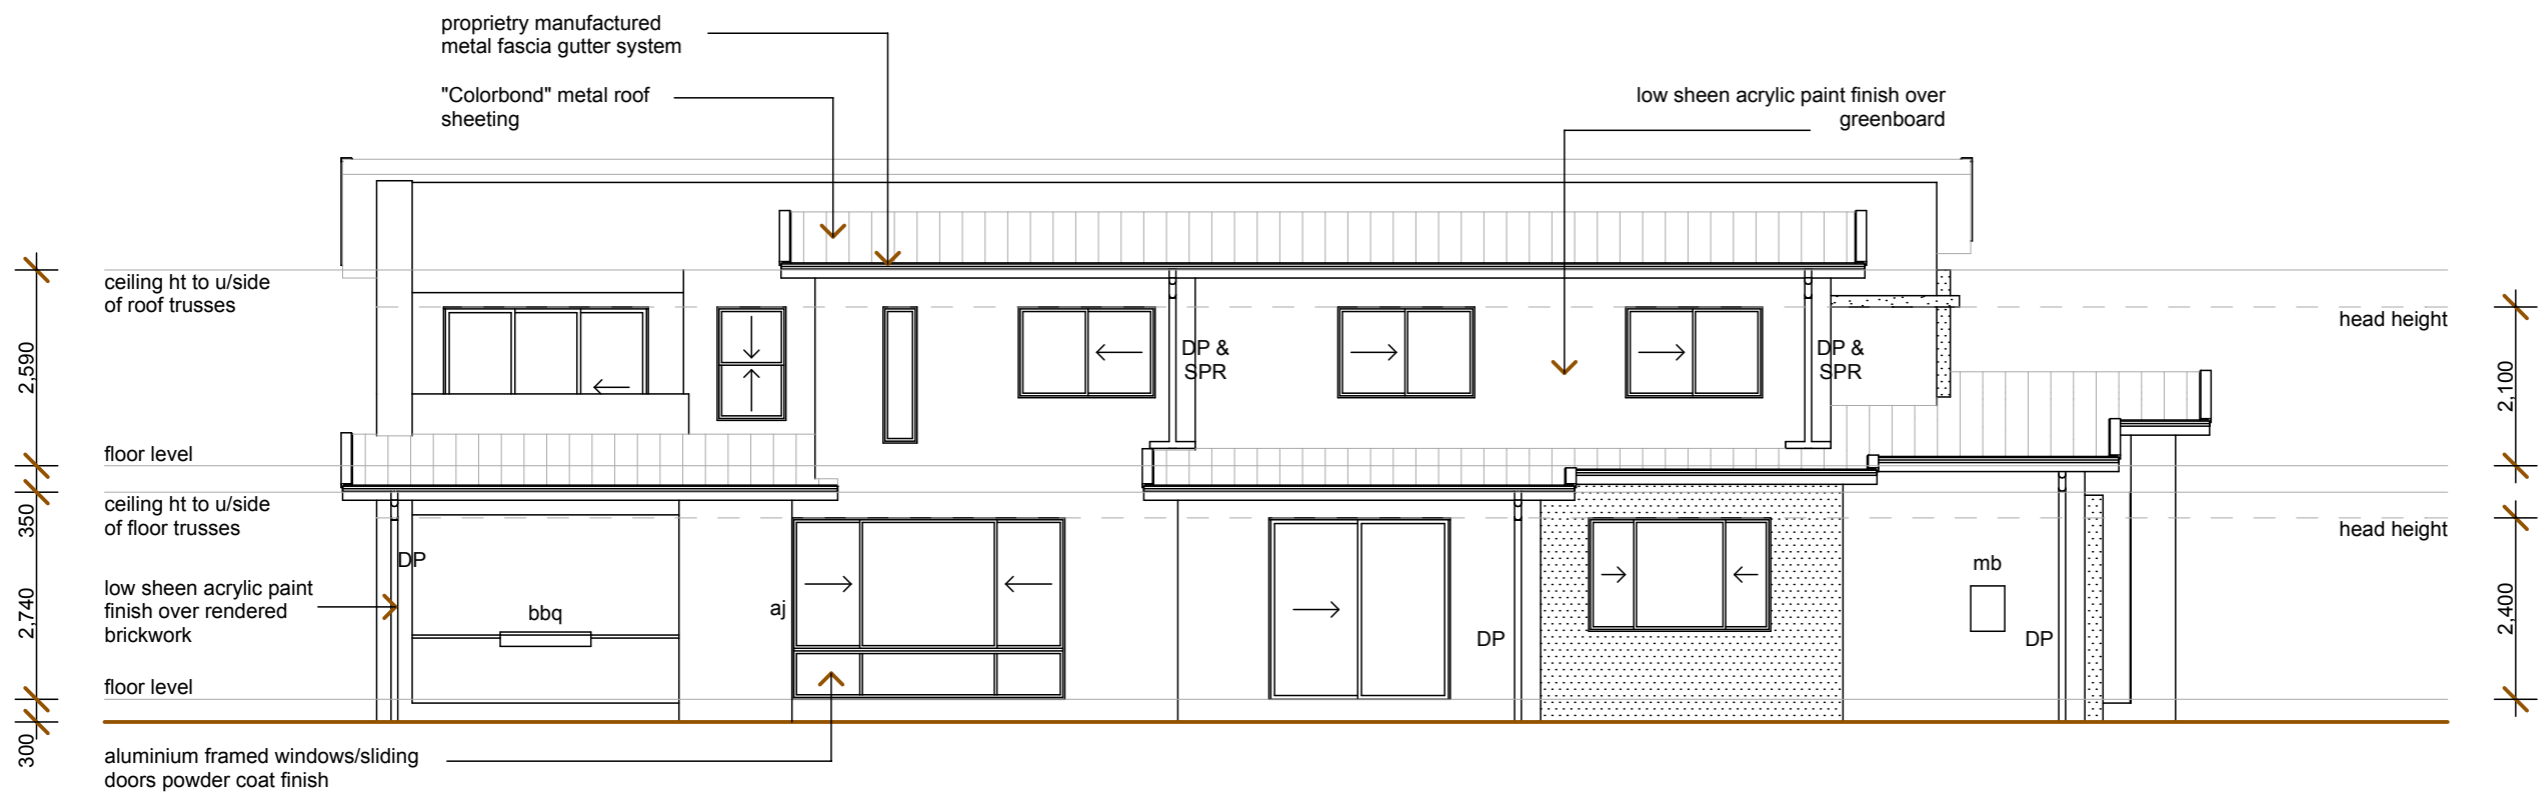

NOTES & AMENDMENTS:

4/06/08	Bar Fridge & sink remove rumpus walls
4/06/08	Construction Issue

MANUKA
HOMES
PO Box 839
Paradise Point
QLD 4216
Mob: 0422 334 690

FIRST FLR PLAN
SCALE 1 : 100

These Drawings are the copyright of Bryn Spence & Associates and are not to be reproduced in part or in whole without the written permission of Bryn Spence & Associates. Do not scale off drawings confirm any measurement on site and report any discrepancy to the Building Designer

NOTES & AMENDMENTS:

4/06/08	Bar Fridge & sink remove rumpus walls
4/06/08	Construction Issue

MANUKA
HOMES
PO Box 839
Paradise Point
QLD 4216
Mob: 0422 334 690

SOUTHERN ELEVATION
SCALE 1 : 100

WESTERN ELEVATION
SCALE 1 : 100

NOTES & AMENDMENTS:

4/06/08	Bar Fridge & sink remove
	rumpus walls
4/06/08	Construction Issue

MANUKA
HOMES
PO Box 839
Paradise Point
QLD 4216
Mob: 0422 334 690

NORTHERN ELEVATION
SCALE 1 : 100

EASTERN ELEVATION
SCALE 1 : 100