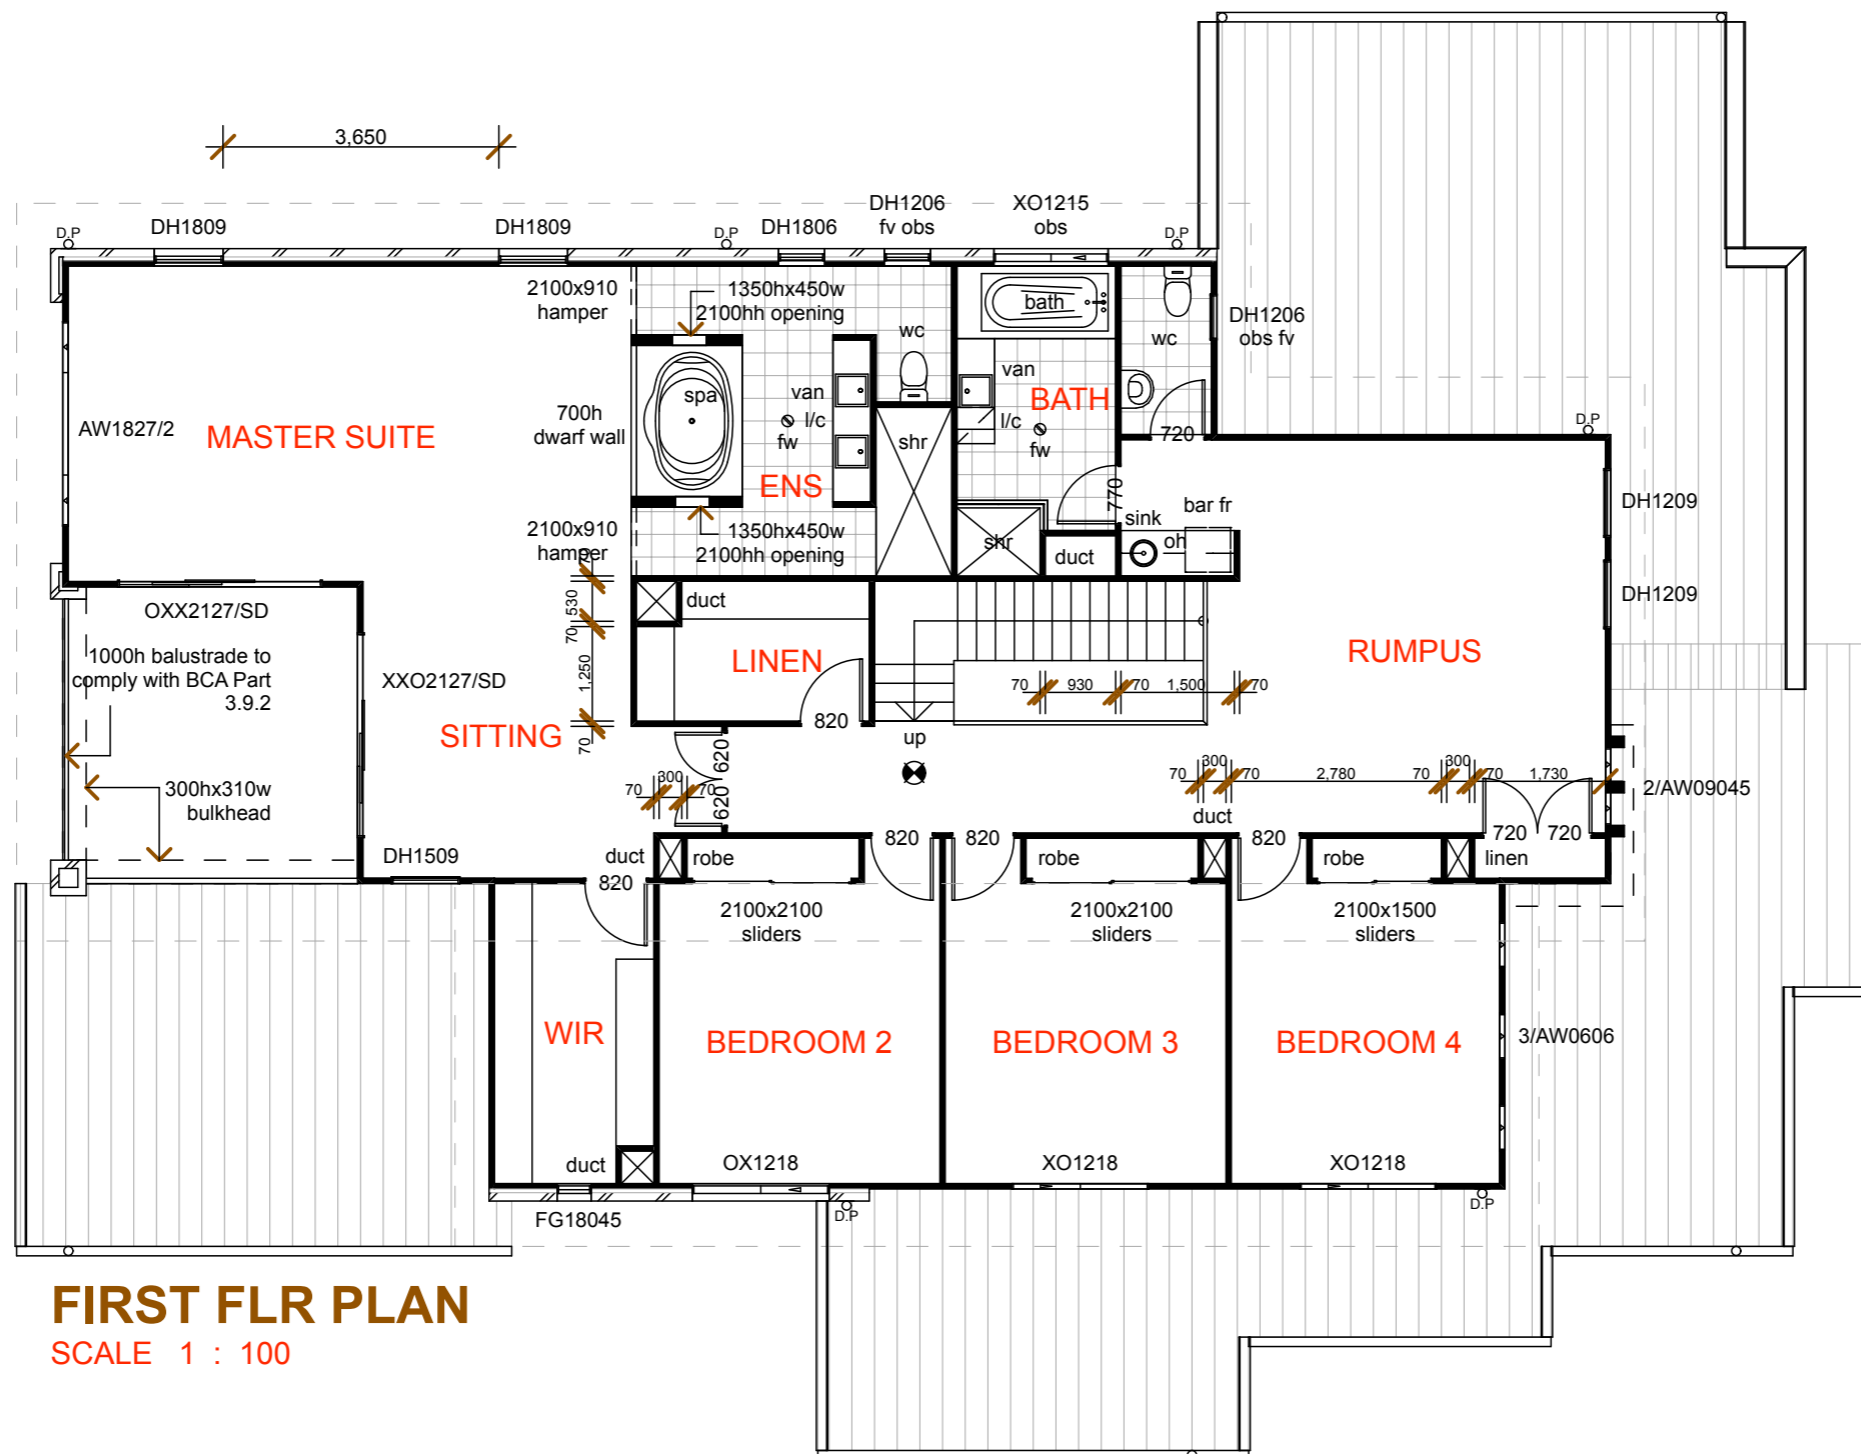

NOTES & AMENDMENTS:

4/06/08	Bar Fridge & sink remove rumpus walls
4/06/08	Construction Issue

MANUKA
HOMES
PO Box 839
Paradise Point
QLD 4216
Mob: 0422 334 690

GROUND FLR PLAN
SCALE 1 : 100

be-beam to engineers details
cb-concealed beam

NOTES & AMENDMENTS:

4/06/08	Bar Fridge & sink remove rumpus walls
4/06/08	Construction Issue

MANUKA
HOMES
PO Box 839
Paradise Point
QLD 4216
Mob: 0422 334 690

FIRST FLR PLAN
SCALE 1 : 100

These Drawings are the copyright of Bryn Spence & Associates and are not to be reproduced in part or in whole without the written permission of Bryn Spence & Associates. Do not scale off drawings confirm any measurement on site and report any discrepancy to the Building Designer

NOTES & AMENDMENTS:

4/06/08	Bar Fridge & sink remove rumpus walls
4/06/08	Construction Issue

MANUKA
HOMES
PO Box 839
Paradise Point
QLD 4216
Mob: 0422 334 690

SOUTHERN ELEVATION
SCALE 1 : 100

WESTERN ELEVATION
SCALE 1 : 100